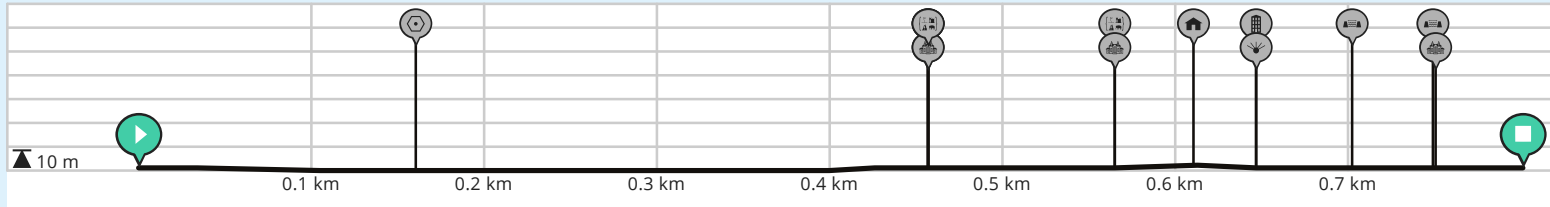

# miniemen koers

Lengte: 0.8 km - Stijging: 0 m

Bekijk op mobiel

powered by ROUTE YOU

Map Data: © OpenStreetMap Contributors; Cartography: © RouteYou

20 m 